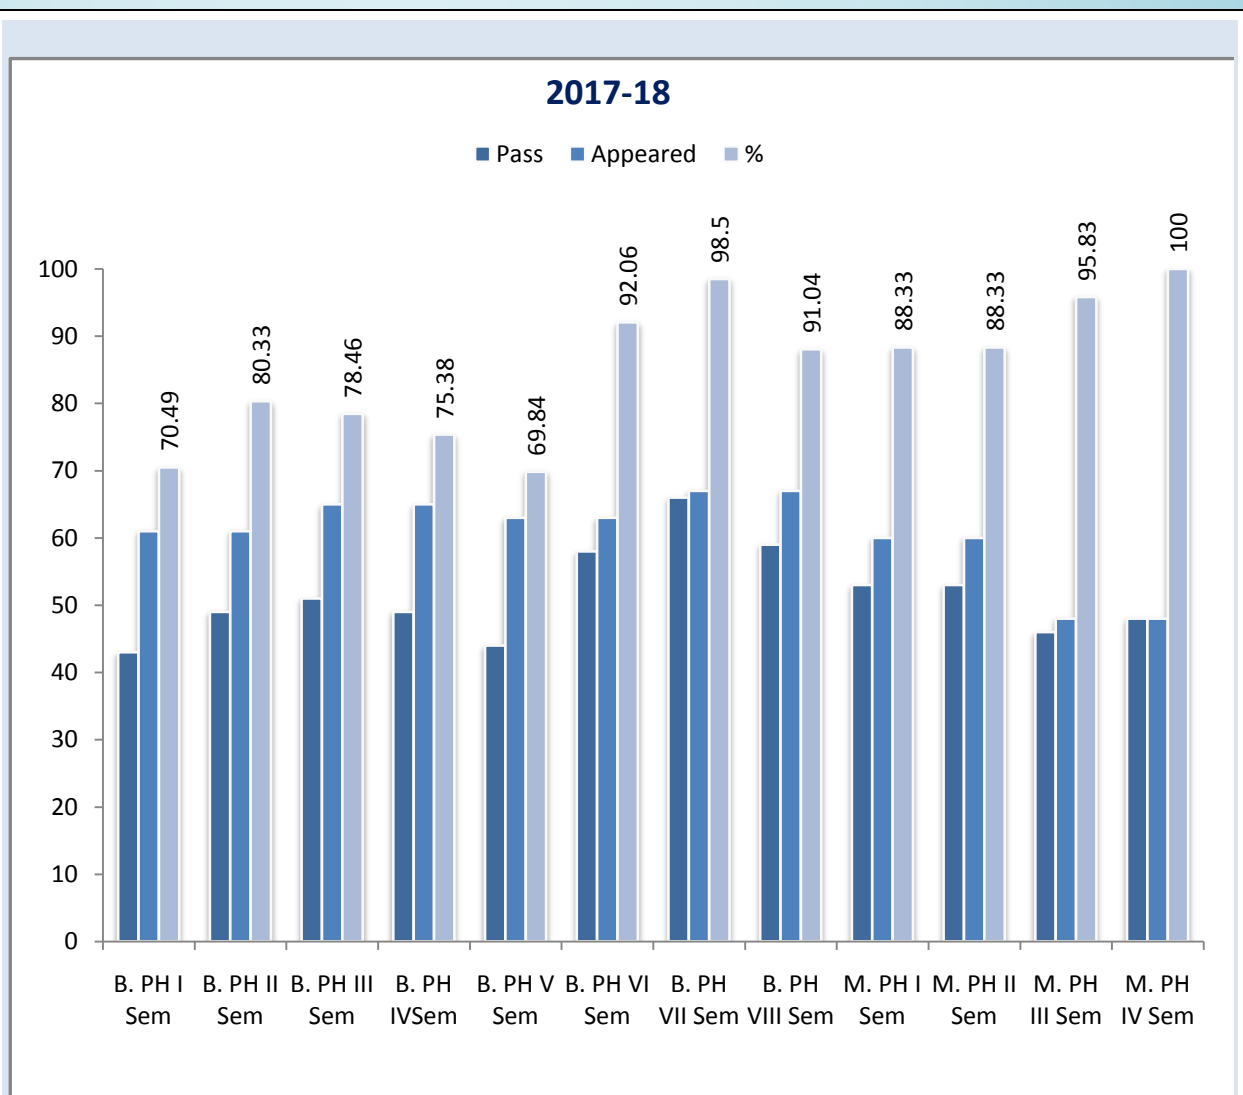

SKB College of Pharmacy, Kamptee

UNIVERSITY RESULT ANALYSIS

All the results of B. Pharm and M. Pharm are displayed before declaration of revaluation result