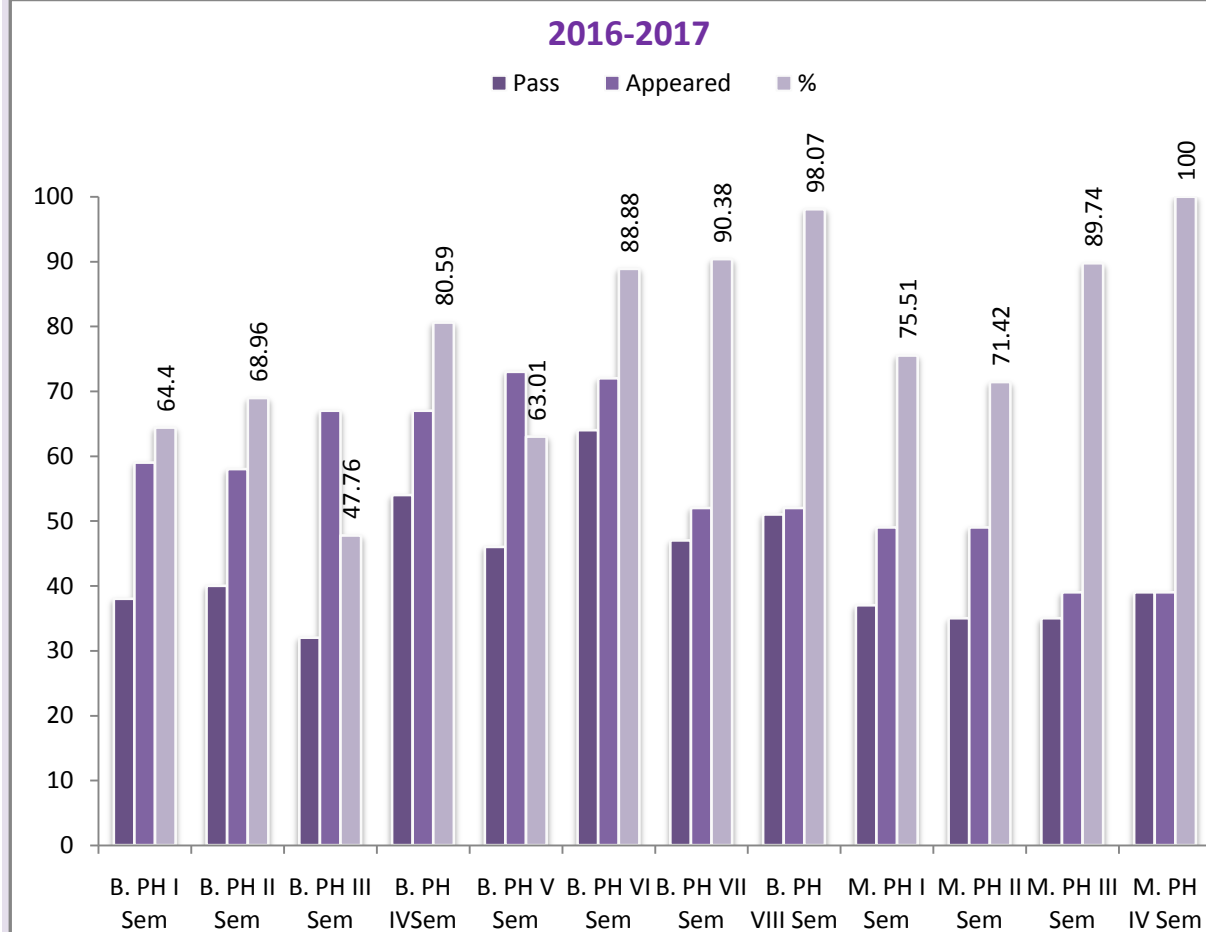

# SKB College of Pharmacy, Kamptee

## UNIVERSITY RESULT ANALYSIS

*All the results of B. Pharm and M. Pharm are displayed before declaration of revaluation result*