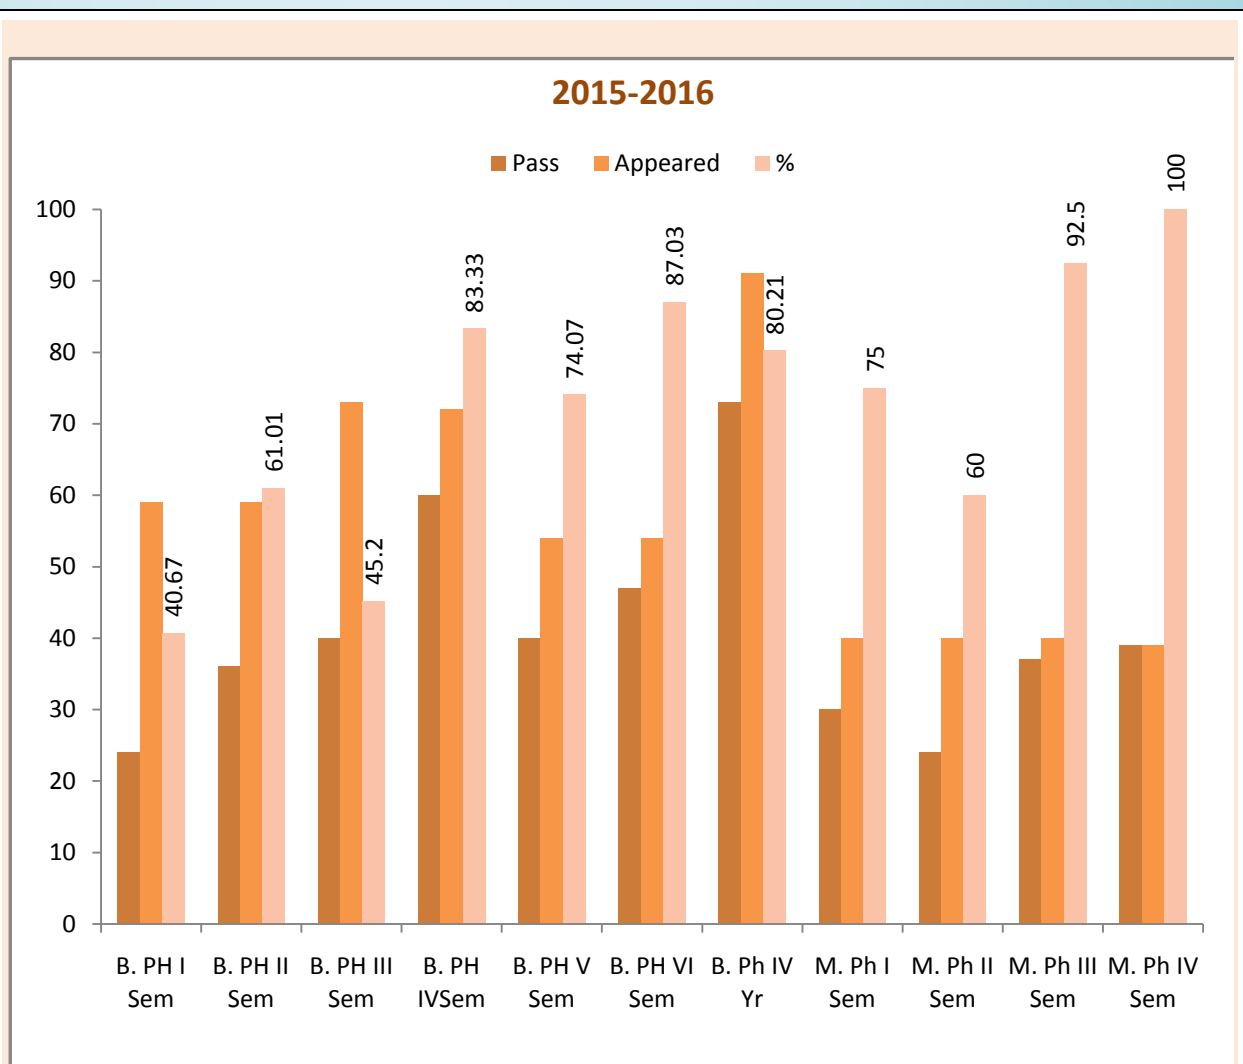

SKB College of Pharmacy, Kamptee

UNIVERSITY RESULT ANALYSIS

All the results of B. Pharm and M. Pharm are displayed before declaration of revaluation result