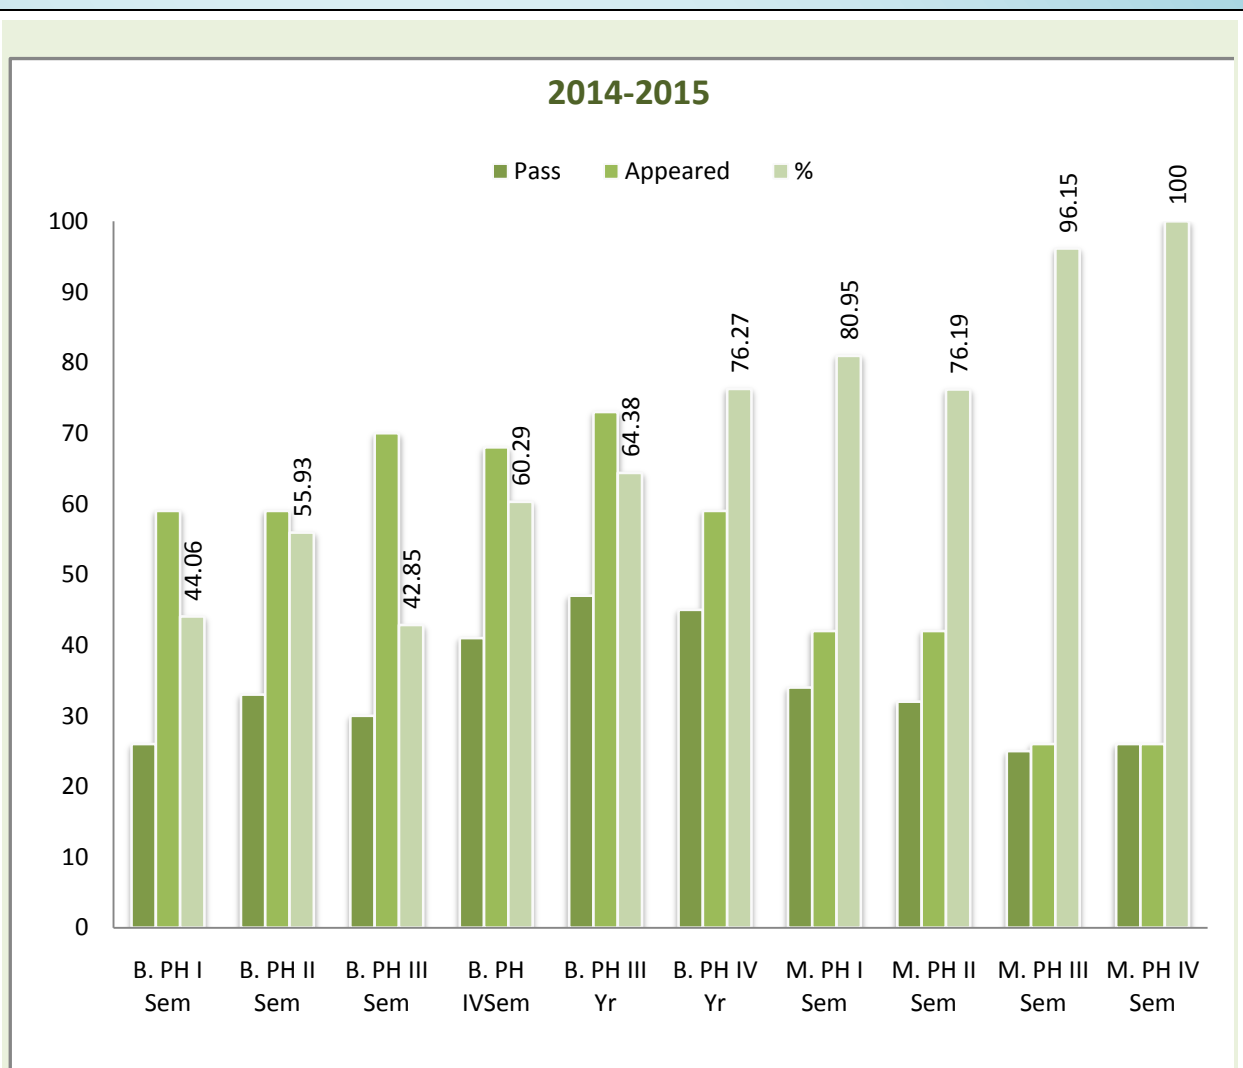

SKB College of Pharmacy, Kamptee

UNIVERSITY RESULT ANALYSIS

All the results of B. Pharm and M. Pharm are displayed before declaration of revaluation result