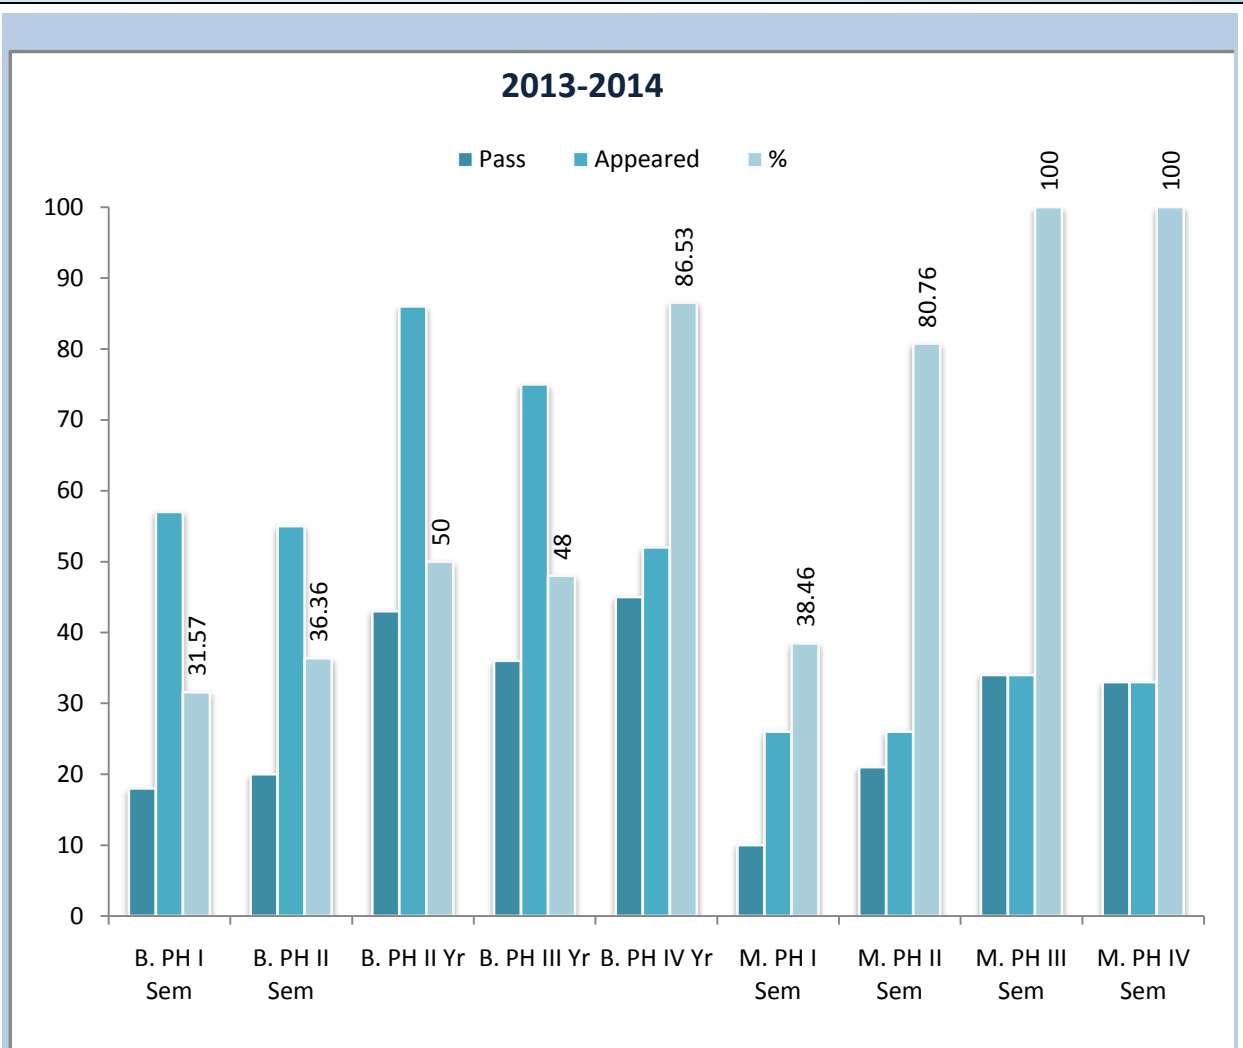

## UNIVERSITY RESULT ANALYSIS

*All the results of B. Pharm and M. Pharm are displayed before declaration of revaluation result*