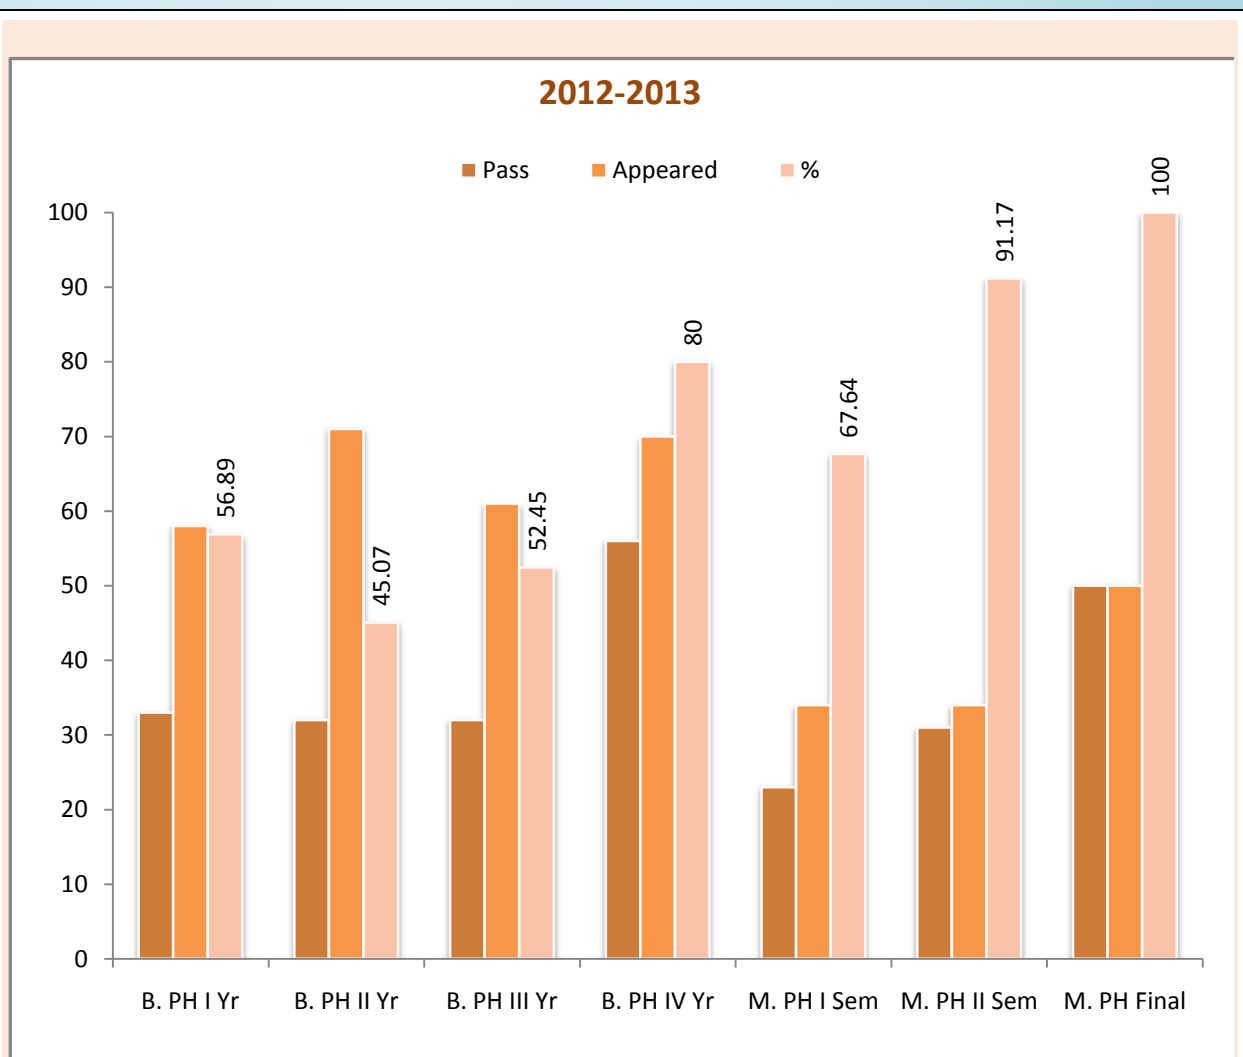

## UNIVERSITY RESULT ANALYSIS

*All the results of B. Pharm and M. Pharm are displayed before declaration of revaluation result*